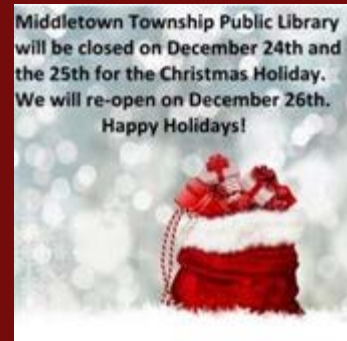

[The MTPL will be closed on 12/24-12/25 for the Christmas Holiday.](#)